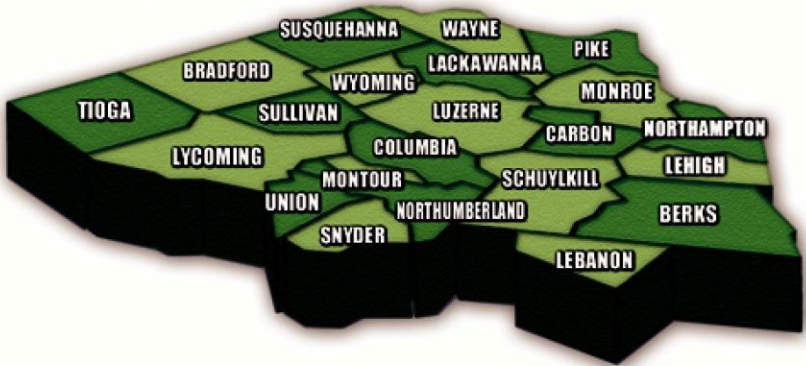

LACKAWANNA WYOMING SULLIVAN LYCOMING LUZERNE CARBON COLUMBIA MONTOUR UNION NORTHUMBERLAND SCHUYLKILL LEHIGH
BRADFORD SUSQUEHANNA WAYNE PIKE LACKAWANNA WYOMING SULLIVAN LYCOMING LUZERNE CARBON COLUMBIA MONTOUR UNION

LOYALTY ON wvia

AUDIENCE

Reach an attentive loyal audience. WVIA has over 15,000 members who choose to donate over 1.5 million dollars EVERY year...All to support a product they ALREADY RECEIVE FOR FREE.

OVER 15,000
MEMBERS

COVERING 22
COUNTIES

WVIA's 15,000+ membership base makes WVIA one of the area's largest member based organizations. WVIA's members reside in all 22 counties of its coverage area.